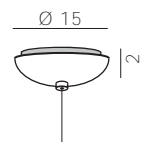

FLOOB *ceiling /*

KARIM RASHID / 2007

* canopy / rosone
white / bianco
orange / arancione
fuchsia / fucsia

certifications / certificazioni

⊕ CE IP20

bulbs / lampadine

1 x 23W E27 (E26US)
PAR38 Fluor

feeding / alimentazione

230 / 120 V

dimensions / dimensioni

Ø 45 cm - H 60 cm

finishing / finitura

gloss
lucida

colours / colori

Suspension downlighter in thermoformed and extruded Plexiglas with spun and laser cut aluminium reflector and integrated acid etched glass diffuser.