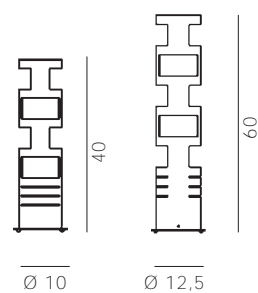

SAMA *table* /
GREGORIO SPINI / 2004

SAMA *table /*

GREGORIO SPINI / 2004

dimensions / dimensioni
 S | Ø 10 cm - H 40 cm
 M | Ø 12,5 cm - H 60 cm

finishing / finitura
 gloss
 lucida

colours / colori

 orange red fuchsia

certifications / certificazioni

bulbs / lampadine

S | 1 x 50W GZ10
 M | 1 x 50W GZ10

feeding / alimentazione

230 / 120 V

Table lamp with a two tone co-extruded laser cut Plexiglas diffuser and integrated reflector, fixed onto a white varnished steel base.