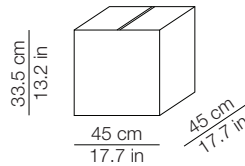

DIMENSIONI - DIMENSIONS

IMBALLO - PACKAGING

Volume: 0.068 m³ / 2.396 ft³
Gross weight: 3.2 kg / 7.1 lbs

Volume: 0.012 m³ / 0.411 ft³
Gross weight (Kushi): 1.1 kg / 2.4 lbs
Gross weight (Kushi Led): 1.5 kg / 3.3 lbs

DIMENSIONI - DIMENSIONS

IMBALLO - PACKAGING

Volume: 0.011 m³ / 0.380 ft³
Gross weight: 0.9 kg / 1.9 lbs

Volume: 0.005 m³ / 0.174 ft³
Gross weight: 0.5 kg / 1.2 lbs

MATERIALI E FINITURE - MATERIALS AND FINISHINGS