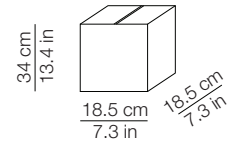

DIMENSIONI - DIMENSIONS

IMBALLO - PACKAGING

Volume: 0.068 m³ / 2.396 ft³
Gross weight: 3.2 kg / 7.1 lbs

Volume: 0.012 m³ / 0.411 ft³
Gross weight (Kushi): 1.1 kg / 2.4 lbs
Gross weight (Kushi Led): 1.5 kg / 3.3 lbs

DIMENSIONI - DIMENSIONS

IMBALLO - PACKAGING

Volume: 0.011 m³ / 0.380 ft³
Gross weight: 0.9 kg / 1.9 lbs

Volume: 0.005 m³ / 0.174 ft³
Gross weight: 0.5 kg / 1.2 lbs

MATERIALI E FINITURE - MATERIALS AND FINISHINGS