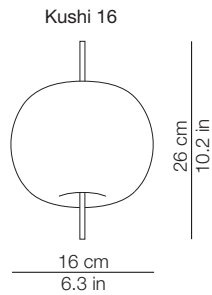

DIMENSIONI - DIMENSIONS

IMBALLO - PACKAGING

Volume: 0.068 m³ / 2.396 ft³
Gross weight: 3.2 kg / 7.1 lbs

Volume: 0.012 m³ / 0.411 ft³
Gross weight (Kushi): 1.1 kg / 2.4 lbs
Gross weight (Kushi Led): 1.5 kg / 3.3 lbs

DIMENSIONI - DIMENSIONS

IMBALLO - PACKAGING

Volume: 0.011 m³ / 0.380 ft³
Gross weight: 0.9 kg / 1.9 lbs

Volume: 0.005 m³ / 0.174 ft³
Gross weight: 0.5 kg / 1.2 lbs

MATERIALI E FINITURE - MATERIALS AND FINISHINGS

Lampadine - *Bulbs*
1 x 5,5W - 2700 K - 600 lm - CRI>80 - Board led

energy efficiency class A+

KUSHI 33 SUSPENSION

Lampada a sospensione
Suspension lamp

Rosone - diam.12.5cm h. 3cm - colore bianco
fissato a soffitto con tasselli (2-4) non forniti
*Canopy - diam. 4.9in h. 1.1in - colour white
fixed to the ceiling with not provided screws (2-4)*

KUSHI 16 SUSPENSION

Lampada a sospensione
Suspension lamp

Rosone - diam.12.5cm h. 3cm - colore bianco
fissato a soffitto con tasselli (2-4) non forniti
*Canopy - diam. 4.9in h. 1.1in - colour white
fixed to the ceiling with not provided screws (2-4)*