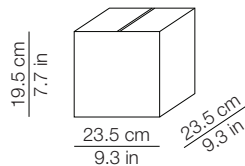

DIMENSIONI - DIMENSIONS

IMBALLO - PACKAGING

Volume: 0.068 m³ / 2.396 ft³
Gross weight: 3.2 kg / 7.1 lbs

Volume: 0.012 m³ / 0.411 ft³
Gross weight (Kushi): 1.1 kg / 2.4 lbs
Gross weight (Kushi Led): 1.5 kg / 3.3 lbs

DIMENSIONI - DIMENSIONS

IMBALLO - PACKAGING

Volume: 0.011 m³ / 0.380 ft³
Gross weight: 0.9 kg / 1.9 lbs

Volume: 0.005 m³ / 0.174 ft³
Gross weight: 0.5 kg / 1.2 lbs

MATERIALI E FINITURE - MATERIALS AND FINISHINGS