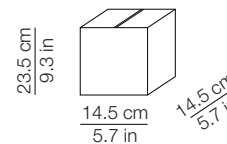

DIMENSIONI - DIMENSIONS

IMBALLO - PACKAGING

Volume: 0.068 m³ / 2.396 ft³
Gross weight: 3.2 kg / 7.1 lbs

Volume: 0.012 m³ / 0.411 ft³
Gross weight (Kushi): 1.1 kg / 2.4 lbs
Gross weight (Kushi Led): 1.5 kg / 3.3 lbs

DIMENSIONI - DIMENSIONS

IMBALLO - PACKAGING

Volume: 0.011 m³ / 0.380 ft³
Gross weight: 0.9 kg / 1.9 lbs

Volume: 0.005 m³ / 0.174 ft³
Gross weight: 0.5 kg / 1.2 lbs

MATERIALI E FINITURE - MATERIALS AND FINISHINGS