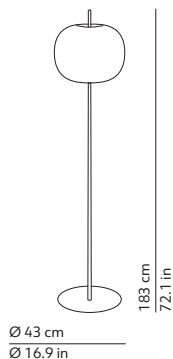

KUSHI XL floor

ALBERTO SAGGIA & VALERIO SOMMELLA / 2019

EN Floor lamp. Opal diffuser made of two layers of mouth blown glass. Metallic body available in three coating finishes: black, copper and brass.

IT Lampada da terra. Diffusore in vetro opale incamiciato e soffiato. Struttura in metallo verniciato in tre versioni: nero, rame e ottone.

CODES AND DIMENSIONS / CODICI E DIMENSIONI

K219105N
K219105O
K219105R

PACKAGING / IMBALLO

Diffuser
Volume: 0.103 m³ / 3.647 ft³
Gross weight: 4.75 kg / 10.45 lbs

Structure
Volume: 0.057 m³ / 2.031 ft³
Gross weight: 3.24 kg / 7.13 lbs

Base
Volume: 0.012 m³ / 0.407 ft³
Gross weight: 11.12 kg / 24.46 lbs

MATERIALS AND FINISHINGS / MATERIALI E FINITURE

DIFFUSER / DIFFUSORE

 White / Bianco

Two layers of mouth blown glass
Vetro opale incamiciato e soffiato