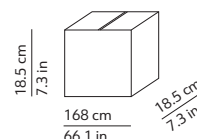

CODES AND DIMENSIONS / CODICI E DIMENSIONI

K219105N
K219105O
K219105R

PACKAGING / IMBALLO

Diffuser
Volume: 0.103 m³ / 3.647 ft³
Gross weight: 4.75 kg / 10.45 lbs

Structure
Volume: 0.057 m³ / 2.031 ft³
Gross weight: 3.24 kg / 7.13 lbs

Base
Volume: 0.012 m³ / 0.407 ft³
Gross weight: 11.12 kg / 24.46 lbs

MATERIALS AND FINISHINGS / MATERIALI E FINITURE

DIFFUSER / DIFFUSORE

 White / Bianco

Two layers of mouth blown glass
Vetro opale incamiciato e soffiato