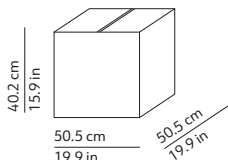

CODES AND DIMENSIONS / CODICI E DIMENSIONI

K219105N
K219105O
K219105R

PACKAGING / IMBALLO

Diffuser
Volume: 0.103 m³ / 3.647 ft³
Gross weight: 4.75 kg / 10.45 lbs

Structure
Volume: 0.057 m³ / 2.031 ft³
Gross weight: 3.24 kg / 7.13 lbs

Base
Volume: 0.012 m³ / 0.407 ft³
Gross weight: 11.12 kg / 24.46 lbs

MATERIALS AND FINISHINGS / MATERIALI E FINITURE

DIFFUSER / DIFFUSORE

 White / Bianco

Two layers of mouth blown glass
Vetro opale incamiciato e soffiato