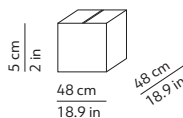

CODES AND DIMENSIONS / CODICI E DIMENSIONI

K219105N
K219105O
K219105R

PACKAGING / IMBALLO

Diffuser
Volume: 0.103 m³ / 3.647 ft³
Gross weight: 4.75 kg / 10.45 lbs

Structure
Volume: 0.057 m³ / 2.031 ft³
Gross weight: 3.24 kg / 7.13 lbs

Base
Volume: 0.012 m³ / 0.407 ft³
Gross weight: 11.12 kg / 24.46 lbs

MATERIALS AND FINISHINGS / MATERIALI E FINITURE

DIFFUSER / DIFFUSORE

 White / Bianco

Two layers of mouth blown glass
Vetro opale incamiciato e soffiato