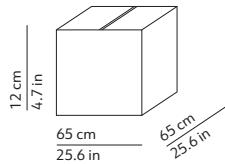

CODES AND DIMENSIONS / CODICI E DIMENSIONI

K503420GL
K503420SL
K503420GC
K503420SC
K503420GR
K503420SR

PACKAGING / IMBALLO

Diffuser
Volume: 0.051 m³ / 1.790 ft³
Gross weight: 4.20 kg / 9.26 lbs

Structure
Volume: 0.025 m³ / 0.884 ft³
Gross weight: 1.50 kg / 3.31 lbs