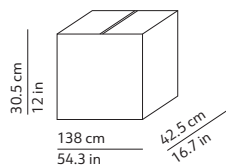

### PACKAGING / IMBALLO

Volume: 0.179 m<sup>3</sup> / 6.317 ft<sup>3</sup>  
Gross weight: 7.40 kg / 16.28 lbs