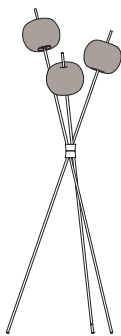

MATERIALS AND FINISHINGS / MATERIALI E FINITURE

DIFFUSER / DIFFUSORE

○ White / Bianco

Two layers of mouth blown glass
Vetro opale incamiciato e soffiato