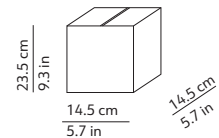

CODES AND DIMENSIONS / CODICI E DIMENSIONI

K2291059N
K2291059O
K2291059R

PACKAGING / IMBALLO

Diffuser
Volume: 0.011 m³ / 0.380 ft³
Gross weight: 0.86 kg / 1.89 lbs

Structure
Volume: 0.005 m³ / 0.174 ft³
Gross weight: 0.42 kg / 0.92 lbs