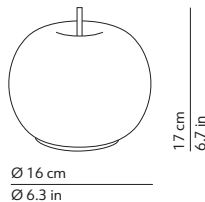

CODES AND DIMENSIONS / CODICI E DIMENSIONI

K2291059N
K2291059O
K2291059R

PACKAGING / IMBALLO

Diffuser
Volume: 0.011 m³ / 0.380 ft³
Gross weight: 0.86 kg / 1.89 lbs

Structure
Volume: 0.005 m³ / 0.174 ft³
Gross weight: 0.42 kg / 0.92 lbs