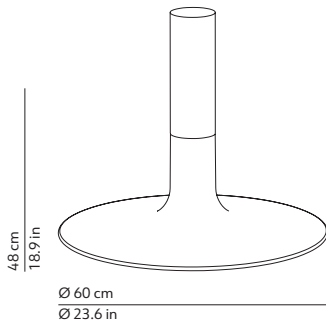

CODES AND DIMENSIONS / CODICI E DIMENSIONI

LOUIS 34

K075245

Diffuser
Volume: 0.174 m³ / 6.153 ft³
Gross weight: 5.12 kg / 11.26 lbs

Structure
Volume: 0.007 m³ / 0.244 ft³
Gross weight: 0.69 kg / 1.52 lbs

LOUIS 41

K075245M

Diffuser
Volume: 0.174 m³ / 6.153 ft³
Gross weight: 5.12 kg / 11.26 lbs

Structure
Volume: 0.007 m³ / 0.244 ft³
Gross weight: 0.90 kg / 1.98 lbs

LOUIS 48

K075245L

Diffuser
Volume: 0.174 m³ / 6.153 ft³
Gross weight: 5.12 kg / 11.26 lbs

Structure
Volume: 0.007 m³ / 0.244 ft³
Gross weight: 1.14 kg / 2.51 lbs

DIFFUSER / DIFFUSORE

○ White / Bianco

Polished rotational-moulded polyethylene
Polietilene stampato in rotazionale e lucidato

STRUCTURE / STRUTTURA