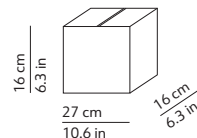

CODES AND DIMENSIONS / CODICI E DIMENSIONI

LOUIS 34

K075245

Diffuser
Volume: 0.174 m³ / 6.153 ft³
Gross weight: 5.12 kg / 11.26 lbs

Structure
Volume: 0.007 m³ / 0.244 ft³
Gross weight: 0.69 kg / 1.52 lbs

LOUIS 41

K075245M

Diffuser
Volume: 0.174 m³ / 6.153 ft³
Gross weight: 5.12 kg / 11.26 lbs

Structure
Volume: 0.007 m³ / 0.244 ft³
Gross weight: 0.90 kg / 1.98 lbs

LOUIS 48

K075245L

Diffuser
Volume: 0.174 m³ / 6.153 ft³
Gross weight: 5.12 kg / 11.26 lbs

Structure
Volume: 0.007 m³ / 0.244 ft³
Gross weight: 1.14 kg / 2.51 lbs

DIFFUSER / DIFFUSORE

○ White / Bianco

Polished rotational-moulded polyethylene
Polietilene stampato in rotazionale e lucidato

STRUCTURE / STRUTTURA