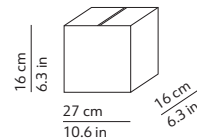

CODES AND DIMENSIONS / CODICI E DIMENSIONI

LOUIS 34

K075245

Diffuser
Volume: 0.174 m³ / 6.153 ft³
Gross weight: 5.12 kg / 11.26 lbs

Structure
Volume: 0.007 m³ / 0.244 ft³
Gross weight: 0.69 kg / 1.52 lbs

LOUIS 41

K075245M

Diffuser
Volume: 0.174 m³ / 6.153 ft³
Gross weight: 5.12 kg / 11.26 lbs

Structure
Volume: 0.007 m³ / 0.244 ft³
Gross weight: 0.90 kg / 1.98 lbs

LOUIS 48

K075245L

Diffuser
Volume: 0.174 m³ / 6.153 ft³
Gross weight: 5.12 kg / 11.26 lbs

Structure
Volume: 0.007 m³ / 0.244 ft³
Gross weight: 1.14 kg / 2.51 lbs

DIFFUSER / DIFFUSORE

○ White / Bianco

Polished rotational-moulded polyethylene
Polietilene stampato in rotazionale e lucidato

STRUCTURE / STRUTTURA