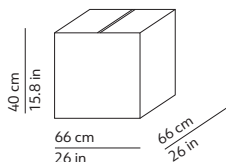

CODES AND DIMENSIONS / CODICI E DIMENSIONI

LOUIS 34

K075245

Diffuser
Volume: 0.174 m³ / 6.153 ft³
Gross weight: 5.12 kg / 11.26 lbs

Structure
Volume: 0.007 m³ / 0.244 ft³
Gross weight: 0.69 kg / 1.52 lbs

LOUIS 41

K075245M

Diffuser
Volume: 0.174 m³ / 6.153 ft³
Gross weight: 5.12 kg / 11.26 lbs

Structure
Volume: 0.007 m³ / 0.244 ft³
Gross weight: 0.90 kg / 1.98 lbs

LOUIS 48

K075245L

Diffuser
Volume: 0.174 m³ / 6.153 ft³
Gross weight: 5.12 kg / 11.26 lbs

Structure
Volume: 0.007 m³ / 0.244 ft³
Gross weight: 1.14 kg / 2.51 lbs

DIFFUSER / DIFFUSORE

○ White / Bianco

Polished rotational-moulded polyethylene
Polietilene stampato in rotazionale e lucidato

STRUCTURE / STRUTTURA