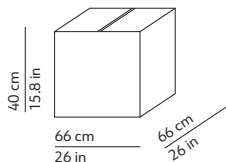

CODES AND DIMENSIONS / CODICI E DIMENSIONI

LOUIS 34

K075245

Diffuser
Volume: 0.174 m³ / 6.153 ft³
Gross weight: 5.12 kg / 11.26 lbs

Structure
Volume: 0.007 m³ / 0.244 ft³
Gross weight: 0.69 kg / 1.52 lbs

LOUIS 41

K075245M

Diffuser
Volume: 0.174 m³ / 6.153 ft³
Gross weight: 5.12 kg / 11.26 lbs

Structure
Volume: 0.007 m³ / 0.244 ft³
Gross weight: 0.90 kg / 1.98 lbs

LOUIS 48

K075245L

Diffuser
Volume: 0.174 m³ / 6.153 ft³
Gross weight: 5.12 kg / 11.26 lbs

Structure
Volume: 0.007 m³ / 0.244 ft³
Gross weight: 1.14 kg / 2.51 lbs

DIFFUSER / DIFFUSORE

○ White / Bianco

Polished rotational-moulded polyethylene
Polietilene stampato in rotazionale e lucidato

STRUCTURE / STRUTTURA