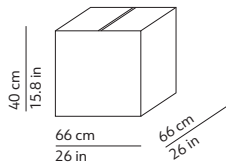

CODES AND DIMENSIONS / CODICI E DIMENSIONI

LOUIS 34

K075245

Diffuser
Volume: 0.174 m³ / 6.153 ft³
Gross weight: 5.12 kg / 11.26 lbs

Structure
Volume: 0.007 m³ / 0.244 ft³
Gross weight: 0.69 kg / 1.52 lbs

LOUIS 41

K075245M

Diffuser
Volume: 0.174 m³ / 6.153 ft³
Gross weight: 5.12 kg / 11.26 lbs

Structure
Volume: 0.007 m³ / 0.244 ft³
Gross weight: 0.90 kg / 1.98 lbs

LOUIS 48

K075245L

Diffuser
Volume: 0.174 m³ / 6.153 ft³
Gross weight: 5.12 kg / 11.26 lbs

Structure
Volume: 0.007 m³ / 0.244 ft³
Gross weight: 1.14 kg / 2.51 lbs

DIFFUSER / DIFFUSORE

○ White / Bianco

Polished rotational-moulded polyethylene
Polietilene stampato in rotazionale e lucidato

STRUCTURE / STRUTTURA