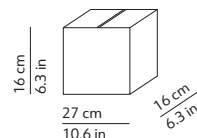

CODES AND DIMENSIONS / CODICI E DIMENSIONI

LOUIS 34

K075245

Diffuser
Volume: 0.174 m³ / 6.153 ft³
Gross weight: 5.12 kg / 11.26 lbs

Structure
Volume: 0.007 m³ / 0.244 ft³
Gross weight: 0.69 kg / 1.52 lbs

LOUIS 41

K075245M

Diffuser
Volume: 0.174 m³ / 6.153 ft³
Gross weight: 5.12 kg / 11.26 lbs

Structure
Volume: 0.007 m³ / 0.244 ft³
Gross weight: 0.90 kg / 1.98 lbs

LOUIS 48

K075245L

Diffuser
Volume: 0.174 m³ / 6.153 ft³
Gross weight: 5.12 kg / 11.26 lbs

Structure
Volume: 0.007 m³ / 0.244 ft³
Gross weight: 1.14 kg / 2.51 lbs

DIFFUSER / DIFFUSORE

○ White / Bianco

Polished rotational-moulded polyethylene
Polietilene stampato in rotazionale e lucidato

STRUCTURE / STRUTTURA