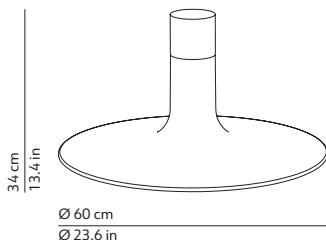

Product in conformity with the Eurasian Custom Unions technical regulations
Apparecchio conforme ai regolamenti tecnici dell'Unione doganale Eurasiatica

This lamp must be disposed in conformity with the EU directive 2002/96/EC
Apparecchio di illuminazione da smaltire secondo la direttiva EU 2002/96/EC

CODES AND DIMENSIONS / CODICI E DIMENSIONI

LOUIS 34

K075245

Diffuser
Volume: 0.174 m³ / 6.153 ft³
Gross weight: 5.12 kg / 11.26 lbs

Structure
Volume: 0.007 m³ / 0.244 ft³
Gross weight: 0.69 kg / 1.52 lbs

LOUIS 41

K075245M

Diffuser
Volume: 0.174 m³ / 6.153 ft³
Gross weight: 5.12 kg / 11.26 lbs

Structure
Volume: 0.007 m³ / 0.244 ft³
Gross weight: 0.90 kg / 1.98 lbs

LOUIS 48

K075245L

Diffuser
Volume: 0.174 m³ / 6.153 ft³
Gross weight: 5.12 kg / 11.26 lbs

Structure
Volume: 0.007 m³ / 0.244 ft³
Gross weight: 1.14 kg / 2.51 lbs

DIFFUSER / DIFFUSORE

○ White / Bianco

Polished rotational-moulded polyethylene
Polietilene stampato in rotazionale e lucidato

STRUCTURE / STRUTTURA