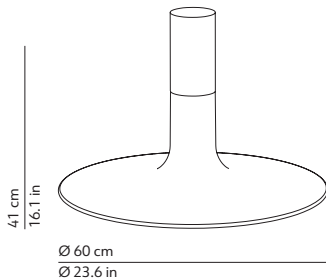

CODES AND DIMENSIONS / CODICI E DIMENSIONI

LOUIS 34

K075245

Diffuser
Volume: 0.174 m³ / 6.153 ft³
Gross weight: 5.12 kg / 11.26 lbs

Structure
Volume: 0.007 m³ / 0.244 ft³
Gross weight: 0.69 kg / 1.52 lbs

LOUIS 41

K075245M

Diffuser
Volume: 0.174 m³ / 6.153 ft³
Gross weight: 5.12 kg / 11.26 lbs

Structure
Volume: 0.007 m³ / 0.244 ft³
Gross weight: 0.90 kg / 1.98 lbs

LOUIS 48

K075245L

Diffuser
Volume: 0.174 m³ / 6.153 ft³
Gross weight: 5.12 kg / 11.26 lbs

Structure
Volume: 0.007 m³ / 0.244 ft³
Gross weight: 1.14 kg / 2.51 lbs

DIFFUSER / DIFFUSORE

○ White / Bianco

Polished rotational-moulded polyethylene
Polietilene stampato in rotazionale e lucidato

STRUCTURE / STRUTTURA