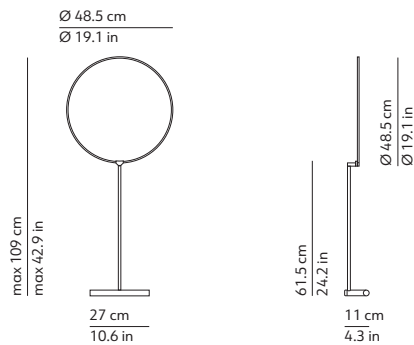

CODES AND DIMENSIONS / CODICI E DIMENSIONI

505424N

PACKAGING / IMBALLO

Volume: 0.039 m³ / 1.360 ft³
Gross weight: 2.50 kg / 5.51 lbs

MATERIALS AND FINISHINGS / MATERIALI E FINITURE

STRUCTURE / STRUTTURA

Black / Nero
 RAL 9005
 Matt / Opaco