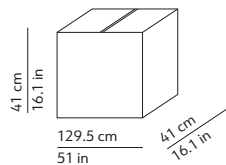

### PACKAGING / IMBALLO

Volume: 0.218 m<sup>3</sup> / 7.688 ft<sup>3</sup>  
Gross weight: 8.94 kg / 19.67 lbs