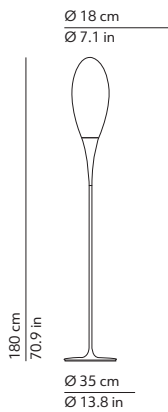

## SPILLO floor

CONSTANTIN WORTMANN / 2010

EN Floor lamp. Rotational-moulded polyethylene diffuser. Powder coated metal structure and base.

IT Lampada da terra. Diffusore in polietilene stampato in rotazionale. Struttura e base in metallo verniciato a polvere.

### CODES AND DIMENSIONS / CODICI E DIMENSIONI

232134EU

### PACKAGING / IMBALLO

Volume: 0.218 m<sup>3</sup> / 7.688 ft<sup>3</sup>  
Gross weight: 8.94 kg / 19.67 lbs