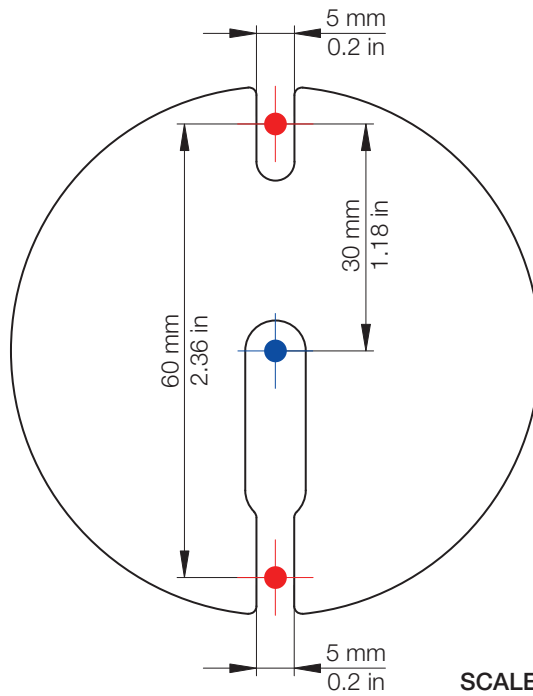

# KUSHI 16 CEILING

Alberto Saggia & Valerio Sommella / 2015

Drill point

Cable entry point