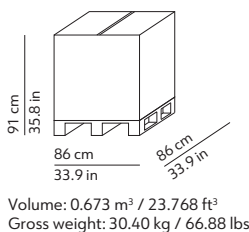

CODES AND DIMENSIONS / CODICI E DIMENSIONI

080250B
080250T

PACKAGING / IMBALLO

MATERIALS AND FINISHINGS / MATERIALI E FINITURE

DIFFUSERS / DIFFUSORI

○ White / Bianco

Curved cased glass
Vetro incamiciato formato a caldo