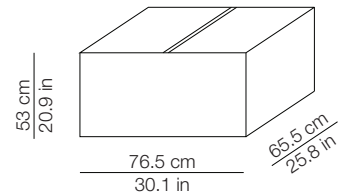

## DIMENSIONI - DIMENSIONS

Victoria

Front view

Bottom

## IMBALLO - PACKAGING

Victoria

Volume: 0.310 m<sup>3</sup> / 10.963 ft<sup>3</sup>  
Gross weight: 11,08 kg / 24,38

## DIMENSIONI - DIMENSIONS

Victoria XL

Front view

Bottom

## IMBALLO - PACKAGING

Victoria XL

Volume: 0.526 m<sup>3</sup> / 15.561 ft<sup>3</sup>  
Gross weight: 17.00 kg / 37.40 lbs

MATERIALI E FINITURE - MATERIALS AND FINISHINGS

corpo  
body

bianco - white  
RAL 9010