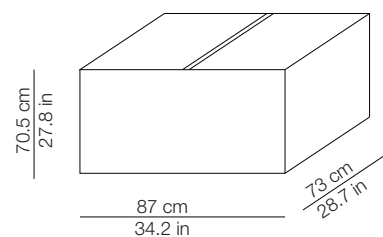

## DIMENSIONI - DIMENSIONS

Victoria

Front view

Bottom

## IMBALLO - PACKAGING

Victoria

Volume: 0.310 m<sup>3</sup> / 10.963 ft<sup>3</sup>  
Gross weight: 11,08 kg / 24,38

## DIMENSIONI - DIMENSIONS

Victoria XL

Front view

Bottom

## IMBALLO - PACKAGING

Victoria XL

Volume: 0.526 m<sup>3</sup> / 15.561 ft<sup>3</sup>  
Gross weight: 17.00 kg / 37.40 lbs

MATERIALI E FINITURE - MATERIALS AND FINISHINGS

corpo  
body

bianco - white  
RAL 9010