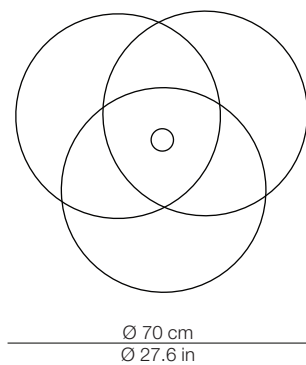

## DIMENSIONI - DIMENSIONS

Victoria

Front view

Bottom

## IMBALLO - PACKAGING

Victoria

Volume: 0.310 m<sup>3</sup> / 10.963 ft<sup>3</sup>  
Gross weight: 11,08 kg / 24,38

## DIMENSIONI - DIMENSIONS

Victoria XL

Front view

Bottom

## IMBALLO - PACKAGING

Victoria XL

Volume: 0.526 m<sup>3</sup> / 15.561 ft<sup>3</sup>  
Gross weight: 17.00 kg / 37.40 lbs

MATERIALI E FINITURE - MATERIALS AND FINISHINGS

corpo  
body

bianco - white  
RAL 9010